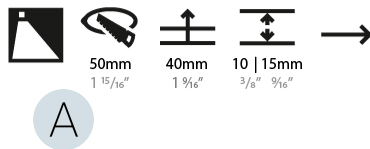

1. To build a product code in our configurator select the specify button on the base model # product page
2. To build a manual product code on this datasheet choose from the options listed below in blue font and add the suffix to the base model #

GENERAL

Series: Delight
Subseries: Delight Lollipop Round
Brand: Prolicht
Division: Architectural
Mounting Type: Recessed
Mounting Location: Wall
Subcategory: Step Light

PHYSICAL

Shape: Round
Diameter (mm): 55
Diameter (in): 2 ³/₁₆
Depth (mm): 35
Depth (in): 1 ³/₈
Ceiling Thickness (mm): 10 / 15
Min. Recessing Depth (mm): 40
Min. Recessing Depth (in): 1 ⁹/₁₆
Light Distribution: Asymmetric
Weight (kg): 0.11
Weight (lbs): 0.25
Fixture Finish: SSR / BKV / CWI / CRY / HAB / UFT / ITA / RUA / FTG / MYG / LOD / PUS / FRO / FUP / KIA / POP / BLS / SPG / MEY / GOH / GUM / CHC / COM / ABZ / JAG / OBR / MOS / ROR
Fixture Material: Aluminum
Cut-out Measurements: Ø50mm / 1 15/16"

ELECTRICAL

Lamp Type: LED (Zhaga Standard)
Input Wattage (W): 2.2
Total Output Wattage (W): 2
Dimming: 0-10V Dimming / Phase Dimming (120Vac Only)
Driver Included: No
Driver Location: Remote
Driver Type: Constant Current - 120 / 277Vac
Input Voltage (V): 120 - 277
Constant Current (MA): 700

LED

Number of LEDs: 1
Color Temperature (°K): 2700 / 3000 / 4000
Max. Delivered Lumen (lm): 80 / 80 / 90
CRI: >90 CRI
Lamp Life (hrs): 50000

OPTICAL

RATINGS AND CERTIFICATIONS

Certified By: Certified for North American Standards
IP rating: IP20