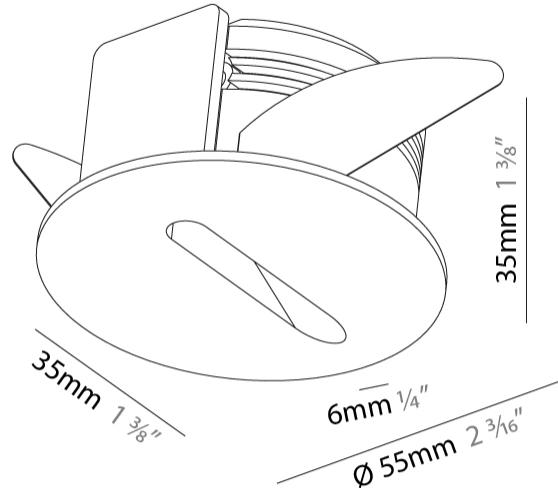

1. To build a product code in our configurator select the specify button on the base model # product page
2. To build a manual product code on this datasheet choose from the options listed below in blue font and add the suffix to the base model #

GENERAL

Series: Delight
Subseries: Delight Lollipop Round
Brand: Prolicht
Division: Architectural
Mounting Type: Recessed
Mounting Location: Wall
Subcategory: Step Light

PHYSICAL

Shape: Round
Diameter (mm): 55
Diameter (in): 2 ³/₁₆
Depth (mm): 35
Depth (in): 1 ³/₈
Ceiling Thickness (mm): 10 / 15
Min. Recessing Depth (mm): 40
Min. Recessing Depth (in): 1 ⁹/₁₆
Light Distribution: Asymmetric
Weight (kg): 0.11
Weight (lbs): 0.25
Fixture Finish: SSR / BKV / CWI / CRY / HAB / UFT / ITA / RUA / FTG / MYG / LOD / PUS / FRO / FUP / KIA / POP / BLS / SPG / MEY / GOH / GUM / CHC / COM / ABZ / JAG / OBR / MOS / ROR
Fixture Material: Aluminum
Cut-out Measurements: Ø50mm / 1 15/16"

ELECTRICAL

Lamp Type: LED (Zhaga Standard)
Input Wattage (W): 2.2
Total Output Wattage (W): 2
Dimming: 0-10V Dimming / Phase Dimming (120Vac Only)
Driver Included: No
Driver Location: Remote
Driver Type: Constant Current - 120 / 277Vac
Input Voltage (V): 120 - 277
Constant Current (MA): 700

LED

Number of LEDs: 1
Color Temperature (°K): 2700 / 3000 / 4000
Max. Delivered Lumen (lm): 80 / 80 / 90
CRI: >90 CRI
Lamp Life (hrs): 50000

OPTICAL

RATINGS AND CERTIFICATIONS

Certified By: Certified for North American Standards
IP rating: IP20